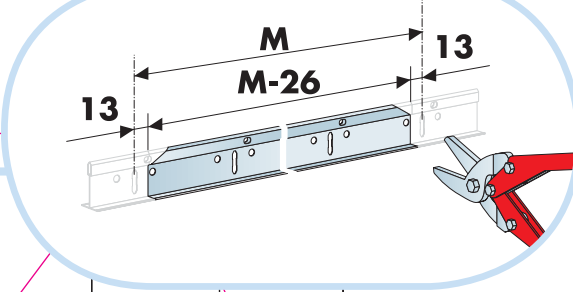

www.ecophon.com

600x600
Installation guide
IG206

1200x1200
Installation guide
IG207 → 14

1

Connect Main
runner HD 7101

2

Connect Laser
angle 0301

3