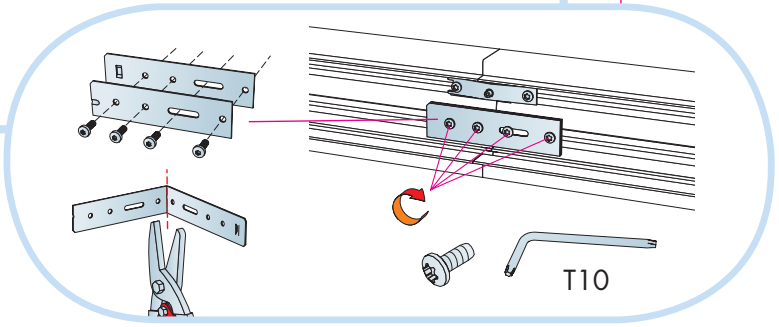

$M > 2400 \rightarrow 7$

$M \leq 2400 \rightarrow 8$

7

8