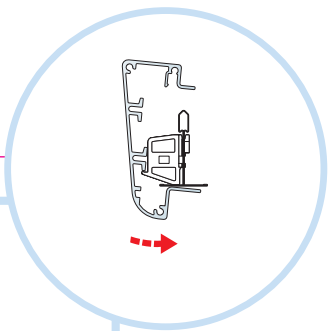

6. Joint with Guide pins and Joint fixing bracket

7. Connect Main runner

8. Focus Ds system with Connect Main runner HD on all four sides

9. Connect Adjustable wire hanger

10. Connect Hanger clip

11. Connect Space bar winch

www.ecophon.com

600x600
Installation guide
IG206

1200x1200
Installation guide
IG207 → 14

1

Connect Main
runner HD 7101

2

Connect Laser
angle 0301

3

4

5

6

$M > 2400 \rightarrow 7$

$M \leq 2400 \rightarrow 8$

7

8

9

10

13

1200x1200

IG207
1200x1200

14

15

A-A

B-B