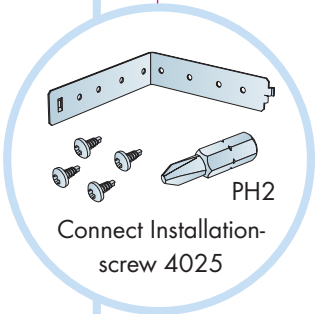

www.ecophon.com

600x600
Installation guide
IG206

1200x1200
Installation guide
IG207 → 14

1

Connect Main
runner HD 7101

2

Connect Laser
angle 0301

3