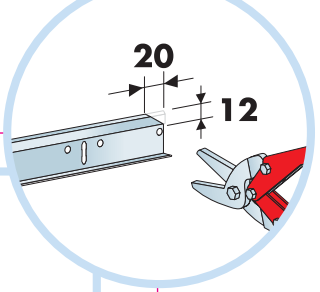

www.ecophon.com

600x600
Installation guide
IG206

1200x1200
Installation guide
IG207 → 14

1

Connect Main
runner HD 7101

2

Connect Laser
angle 0301

3