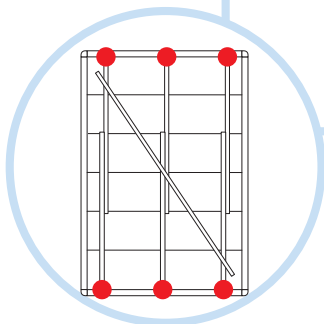

Connect Laser
angle 0301

3

4