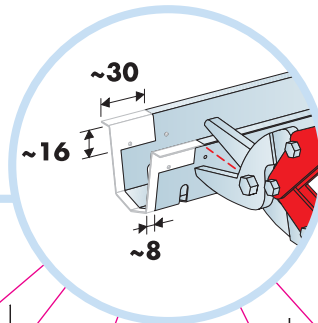

www.ecophon.com

600x600
Installation guide
IG206

1200x1200
Installation guide
IG207 → 14

1

Connect Main
runner HD 7101

2

Connect Laser
angle 0301

3

4

5

6

$M > 2400 \rightarrow 7$

$M \leq 2400 \rightarrow 8$

7

8

9