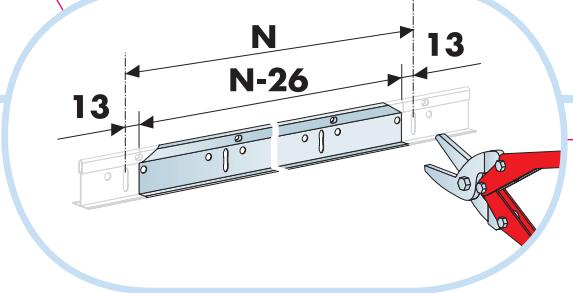

www.ecophon.com

600x600
Installation guide
IG206

1200x1200
Installation guide
IG207 → 14

1

Connect Main
runner HD 7101

2

Connect Laser
angle 0301

3