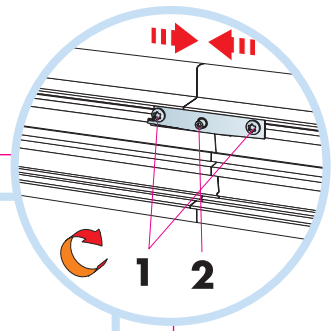

$M > 2400 \rightarrow 7$

$M \leq 2400 \rightarrow 8$