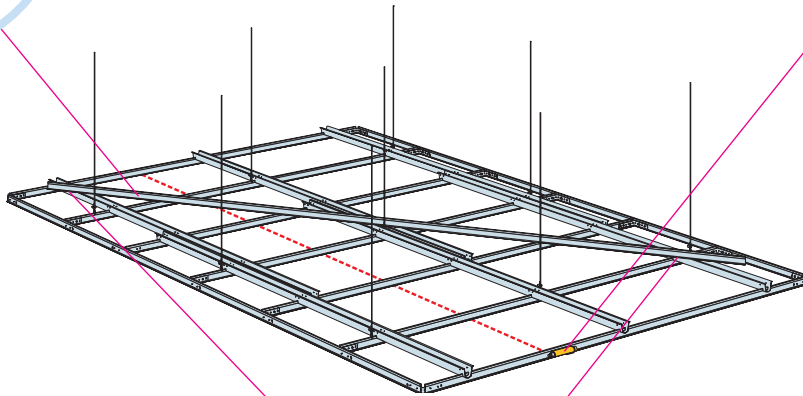

www.ecophon.com

600x600
Installation guide
IG206

1200x1200
Installation guide
IG207 → 14

1

Connect Main
runner HD 7101

2

Connect Laser
angle 0301

3