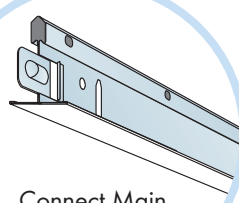

www.ecophon.com

600x600
Installation guide
IG206

1200x1200
Installation guide
IG207 → 14

1

Connect Main
runner HD 7101

2

Connect Laser
angle 0301

3