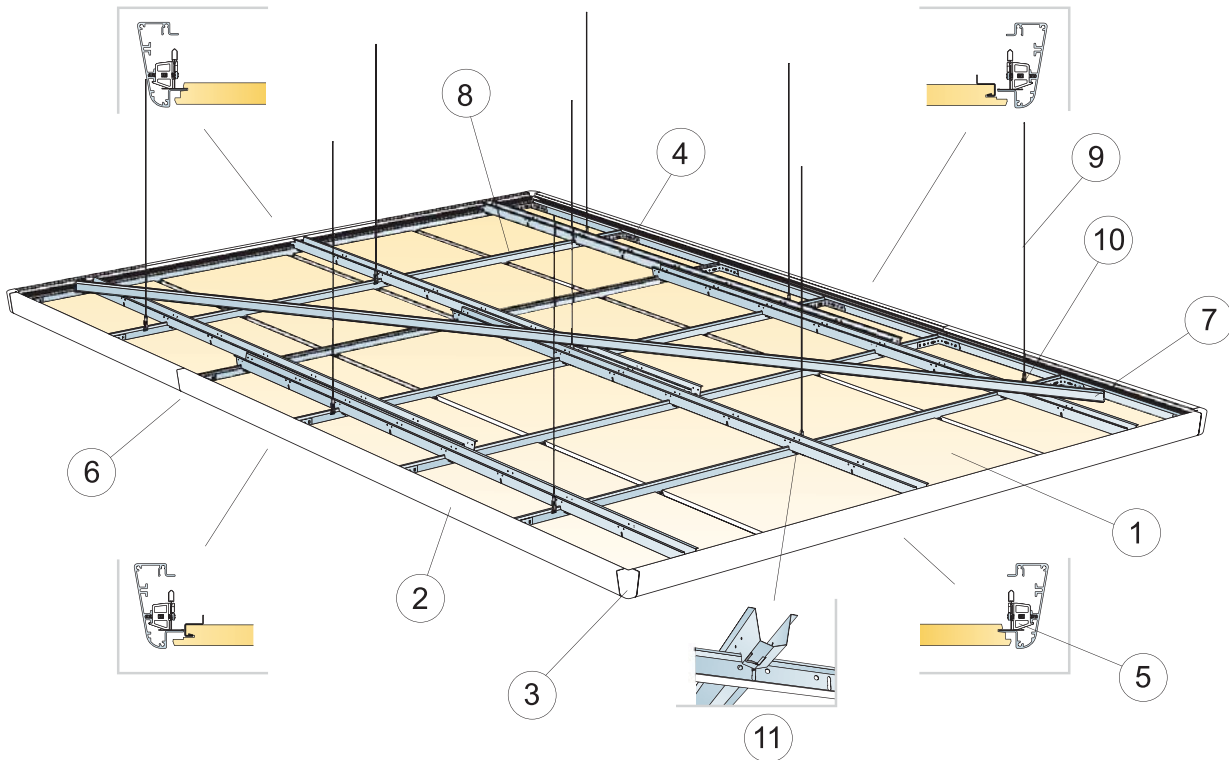

Ecophon Edge 500 with Focus Ds

600x600, 1200x600, 1200x1200, XL

M210

1. Focus Ds

2. Connect Edge 500 profile

3. Connect Edge 500 corner

4. Connect L-coupling 1040

5. Connect Edge profile clip

6. Joint with Guide pins and Joint fixing bracket

7. Connect Main runner

8. Focus Ds system with Connect Main runner HD on all four sides

9. Connect Adjustable wire hanger

10. Connect Hanger clip

11. Connect Space bar winch