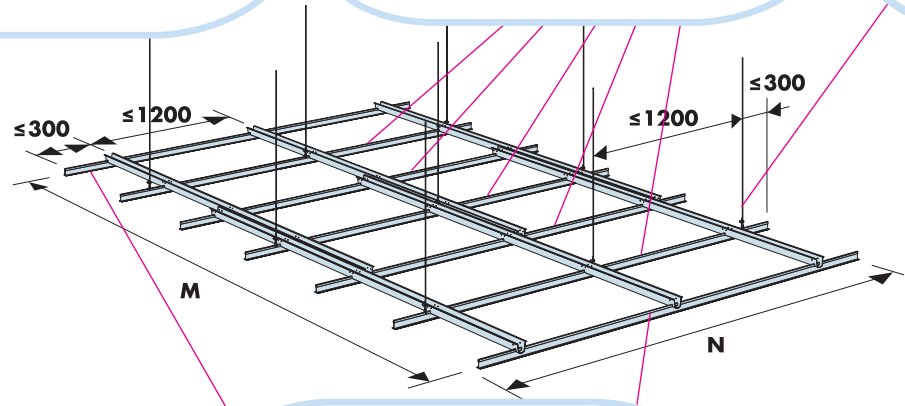

www.ecophon.com

600x600
Installation guide
IG206

1200x1200
Installation guide
IG207 → 14

1

Connect Main
runner HD 7101

2

Connect Laser
angle 0301

3