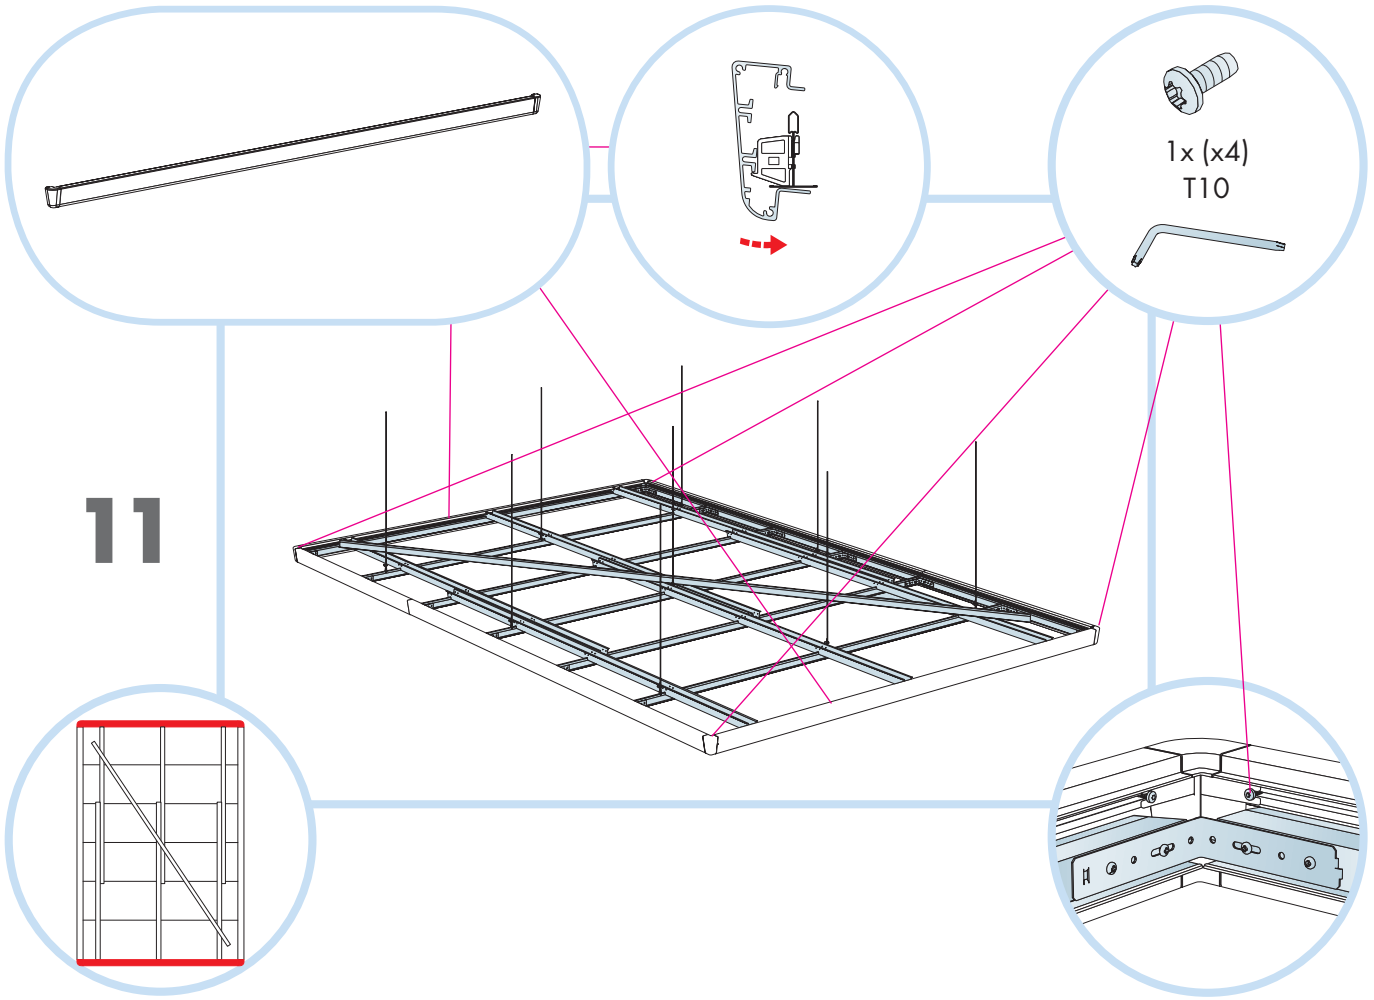

www.ecophon.com

600x600
Installation guide
IG206

1200x1200
Installation guide
IG207 → 14

1

Connect Main
runner HD 7101

2

Connect Laser
angle 0301

3

4

5

6

$M > 2400 \rightarrow 7$

$M \leq 2400 \rightarrow 8$

7

8

9

10

13

1200x1200

IG207
1200x1200

14

15

A-A

B-B