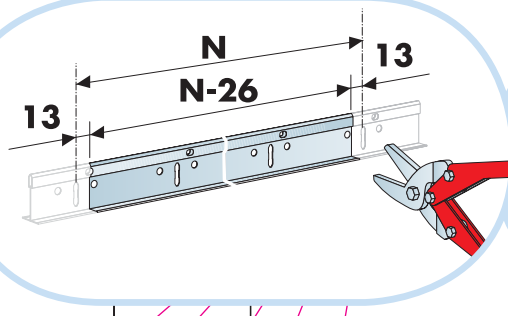

www.ecophon.com

600x600
Installation guide
IG206

1200x1200
Installation guide
IG207 → 14

1

Connect Main
runner HD 7101

2

Connect Laser
angle 0301

3