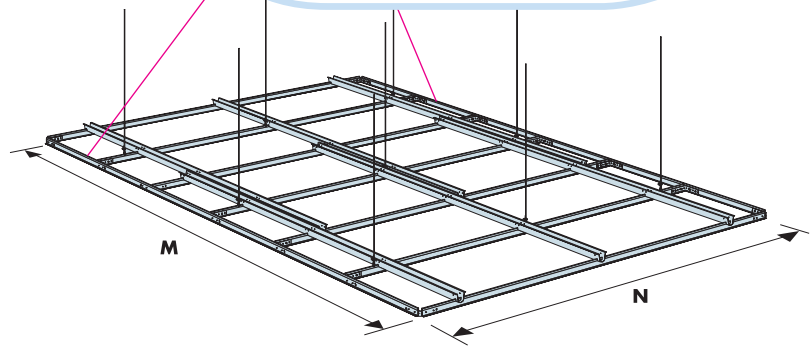

www.ecophon.com

600x600
Installation guide
IG206

1200x1200
Installation guide
IG207 → 14

1

Connect Main
runner HD 7101

2

Connect Laser
angle 0301

3