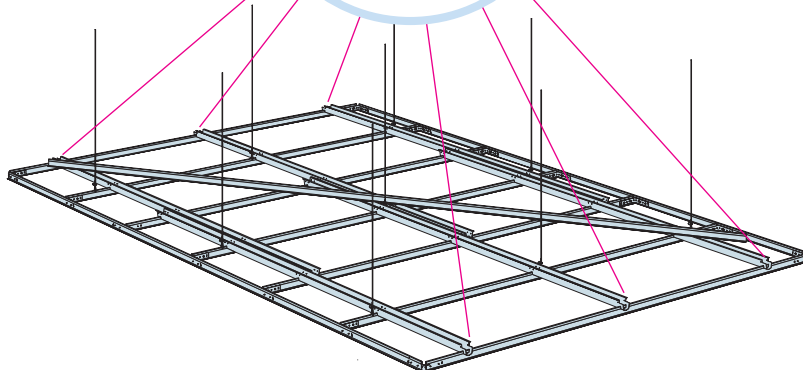

Connect Laser
angle 0301

3

4