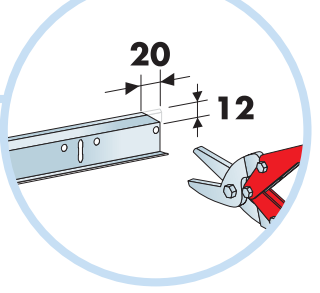

www.ecophon.com

600x600
Installation guide
IG206

1200x1200
Installation guide
IG207 → 14

1

Connect Main
runner HD 7101

2

Connect Laser
angle 0301

3