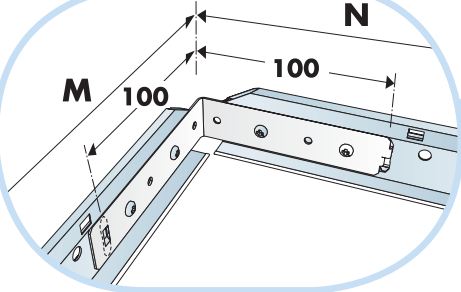

www.ecophon.com

600x600
Installation guide
IG206

1200x1200
Installation guide
IG207 → 14

1

Connect Main
runner HD 7101

2

Connect Laser
angle 0301

3