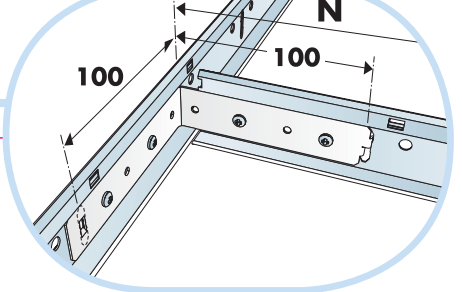

www.ecophon.com

600x600
Installation guide
IG206

1200x1200
Installation guide
IG207 → 14

1

Connect Main
runner HD 7101

2

Connect Laser
angle 0301

3