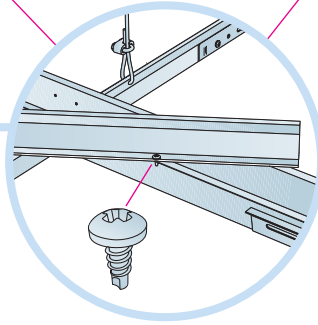

www.ecophon.com

600x600
Installation guide
IG206

1200x1200
Installation guide
IG207 → 14

1

Connect Main
runner HD 7101

2

Connect Laser
angle 0301

3