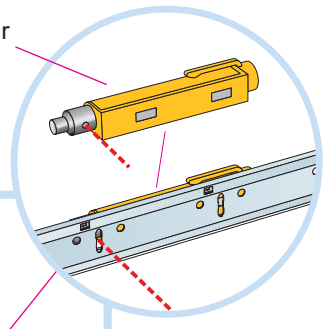

6. Joint with Guide pins and Joint fixing bracket

7. Connect Main runner

8. Focus Ds system with Connect Main runner HD on all four sides

9. Connect Adjustable wire hanger

10. Connect Hanger clip

11. Connect Space bar winch

www.ecophon.com

600x600
Installation guide
IG206

1200x1200
Installation guide
IG207 → 14

1

Connect Main
runner HD 7101

2

Connect Laser
angle 0301

3