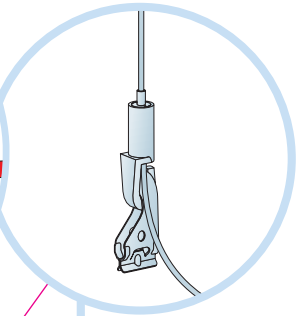

600x600
Installation guide
IG206

1200x1200
Installation guide
IG207 → 14