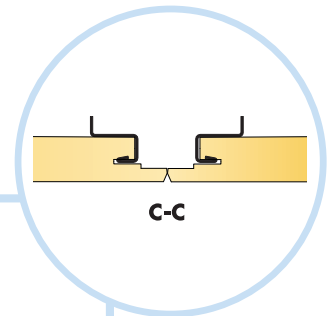

6. Joint with Guide pins and Joint fixing bracket

7. Connect Main runner

8. Focus Ds system with Connect Main runner HD on all four sides

9. Connect Adjustable wire hanger

10. Connect Hanger clip

11. Connect Space bar winch

10

13

1200x1200

IG207
1200x1200

14

15

A-A

B-B