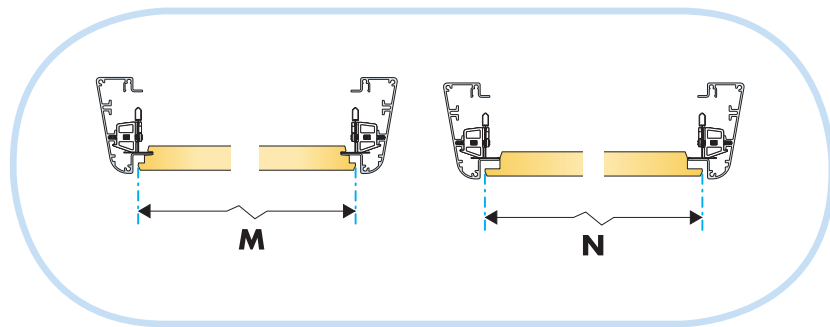

www.ecophon.com

600x600
Installation guide
IG206

1200x1200
Installation guide
IG207 → 14

1

Connect Main
runner HD 7101

2

Connect Laser
angle 0301

3

4

5

6

$M > 2400 \rightarrow 7$

$M \leq 2400 \rightarrow 8$

7

8

9