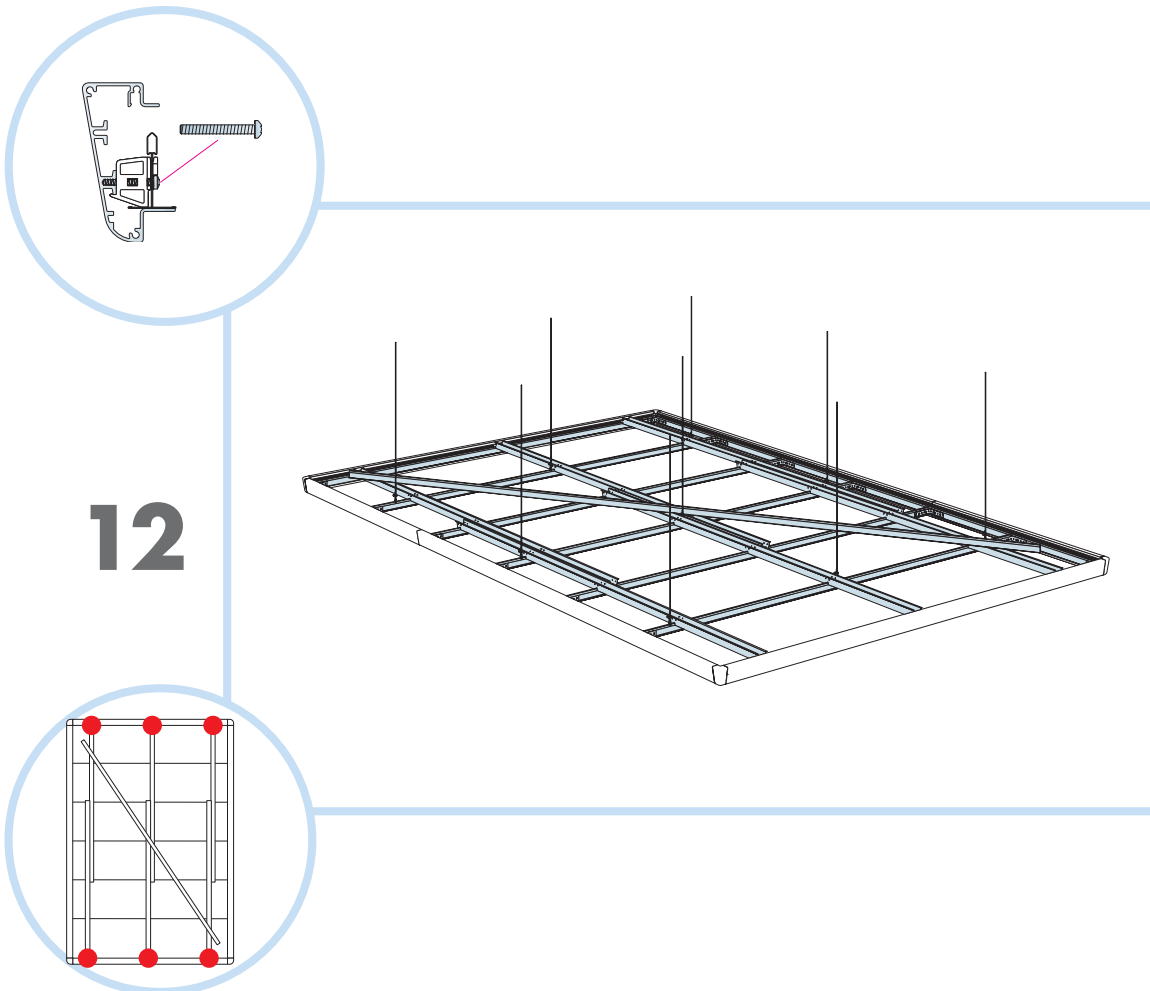

www.ecophon.com

600x600
Installation guide
IG206

1200x1200
Installation guide
IG207 → 14

1

Connect Main
runner HD 7101

2

Connect Laser
angle 0301

3

4

5

6

$M > 2400 \rightarrow 7$

$M \leq 2400 \rightarrow 8$

7

8

9

10

13

1200x1200

IG207
1200x1200

14

15

A-A

B-B