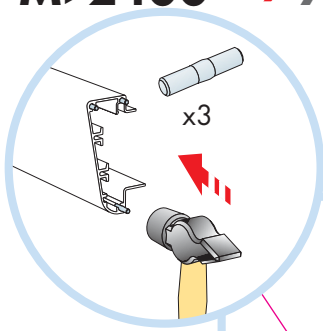

$M > 2400 \rightarrow 7$

$M \leq 2400 \rightarrow 8$