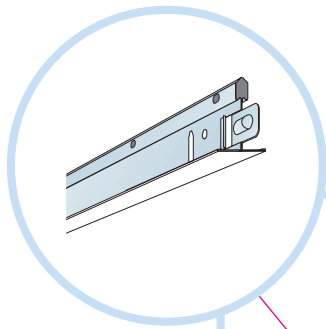

www.ecophon.com

600x600
Installation guide
IG206

1200x1200
Installation guide
IG207 → 14

1

Connect Main
runner HD 7101

2

Connect Laser
angle 0301

3